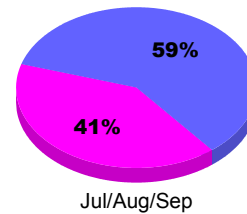

Club Results 2011-2012

Goal, New, Dropped, Gain/Loss

MEMBERSHIP

Membership Results
2011-2012

Membership
2010-2011

Month	Net Memb Goal	Actual New Memb	Actual Dropped Memb	Gain/Loss of Memb	Gain/Loss of Memb
Jul/Aug/Sep		46	-47	-1	-34
Totals		46	-47	-1	-34

Membership Results 2011-2012

Goal, New, Dropped, Gain/Loss

Comparison of Club Gain/Loss

Current Year Compared to the Previous Year

Comparison of Membership Gain/Loss

Current Year Compared to the Previous Year

YTD Status Quo Clubs 2011-2012

Status Quo Clubs Compared to Status Quo Members

Gender Comparison 2011-2012

Male Female