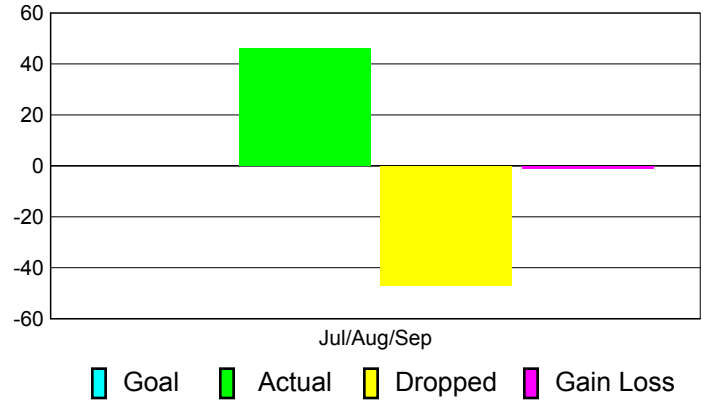

Club Results 2011-2012

Goal, New, Dropped, Gain/Loss

MEMBERSHIP

Membership Results
2011-2012

Membership
2010-2011

Month	Net Memb Goal	Actual New Memb	Actual Dropped Memb	Gain/Loss of Memb	Gain/Loss of Memb
Jul/Aug/Sep		46	-47	-1	-34
Totals		46	-47	-1	-34

Membership Results 2011-2012

Goal, New, Dropped, Gain/Loss

Comparison of Club Gain/Loss

Current Year Compared to the Previous Year

Comparison of Membership Gain/Loss

Current Year Compared to the Previous Year